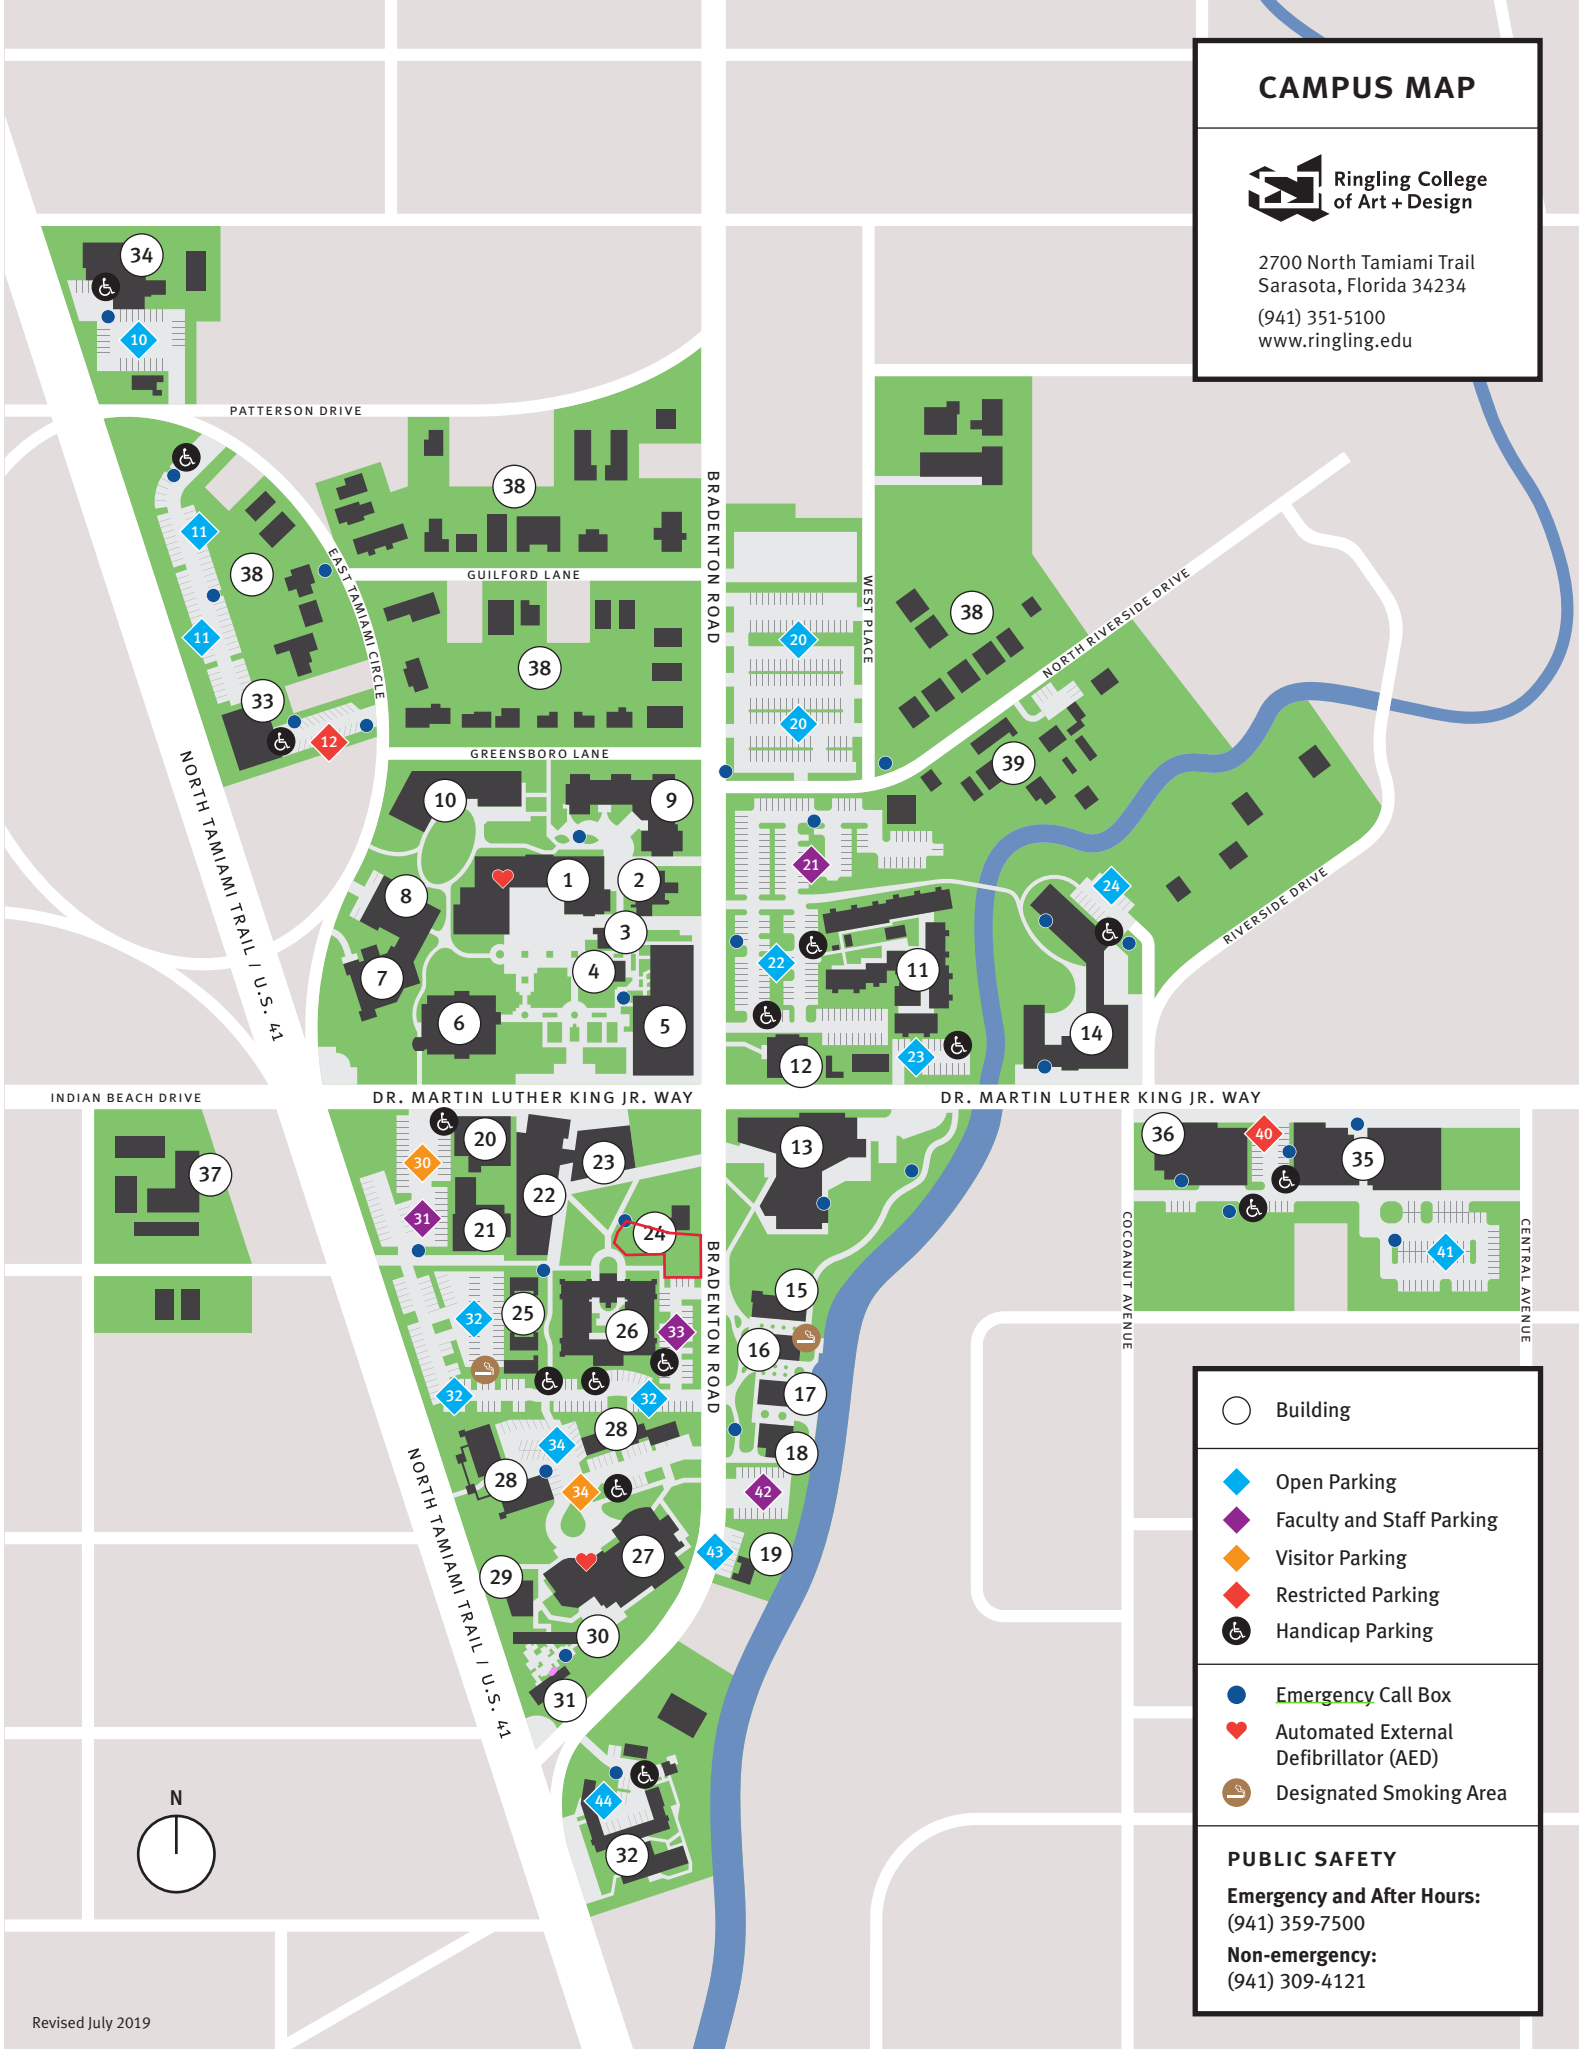

# CAMPUS MAP

2700 North Tamiami Trail  
Sarasota, Florida 34234  
(941) 351-5100  
www.ringling.edu

|   |  |
|---|--|
|   | Building                               |
|   | Open Parking                           |
|   | Faculty and Staff Parking              |
|   | Visitor Parking                        |
|   | Restricted Parking                     |
|   | Handicap Parking                       |
|   | Emergency Call Box                     |
|   | Automated External Defibrillator (AED) |
|   | Designated Smoking Area                |
| <b>PUBLIC SAFETY</b>                                |  |
| <b>Emergency and After Hours:</b><br>(941) 359-7500 |  |
| <b>Non-emergency:</b><br>(941) 309-4121             |  |

## BUILDINGS

- 1 Ulla Searing Student Center
- 2 Deborah M. Cooley Photography Center
- 3 Idelson Studio
- 4 Ferguson Studio
- 5 Keating Center
- 6 Verman Kimbrough Building
- 7 Ann and Alfred Goldstein Center
- 8 Hammond Commons
- 9 Ann and Alfred Goldstein Hall
- 10 Residence Hall  
To be completed in 2020
- 11 Bayou Village Complex
- 12 Student Health Center
- 13 Alfred R. Goldstein Library
- 14 Bridge Apartments
- 15 Judy Hughes Studio
- 16 Trustees Studio
- 17 Raynore E. Pope and Thomas J. Savage Studio
- 18 Savidge-Bowers Studio
- 19 Family Housing
- 20 Ethel and Stanley Glen Fine Arts
- 21 Sculpture Studio
- 22 Richard and Barbara Basch
- 23 Visual Arts Center
- 24 Liberal Arts Faculty Offices
- 25 Goldstein Studio Village
- 26 Arland and Sally Christ-Janer Center
- 27 Larry R. Thompson Academic Center
- 28 Roy and Susan Palmer Quadrangle
- 29 Roskamp Center I
- 30 Roskamp Center II and IV
- 31 Roskamp Center III
- 32 The Cove
- 33 Ringling College Art Supply/Business Affairs
- 34 Savage Studios North
- 35 Soundstages A and B
- 36 Post-Production Facility
- 37 Indian Beach Apartments
- 38 Near Campus Housing
- 39 Facilities